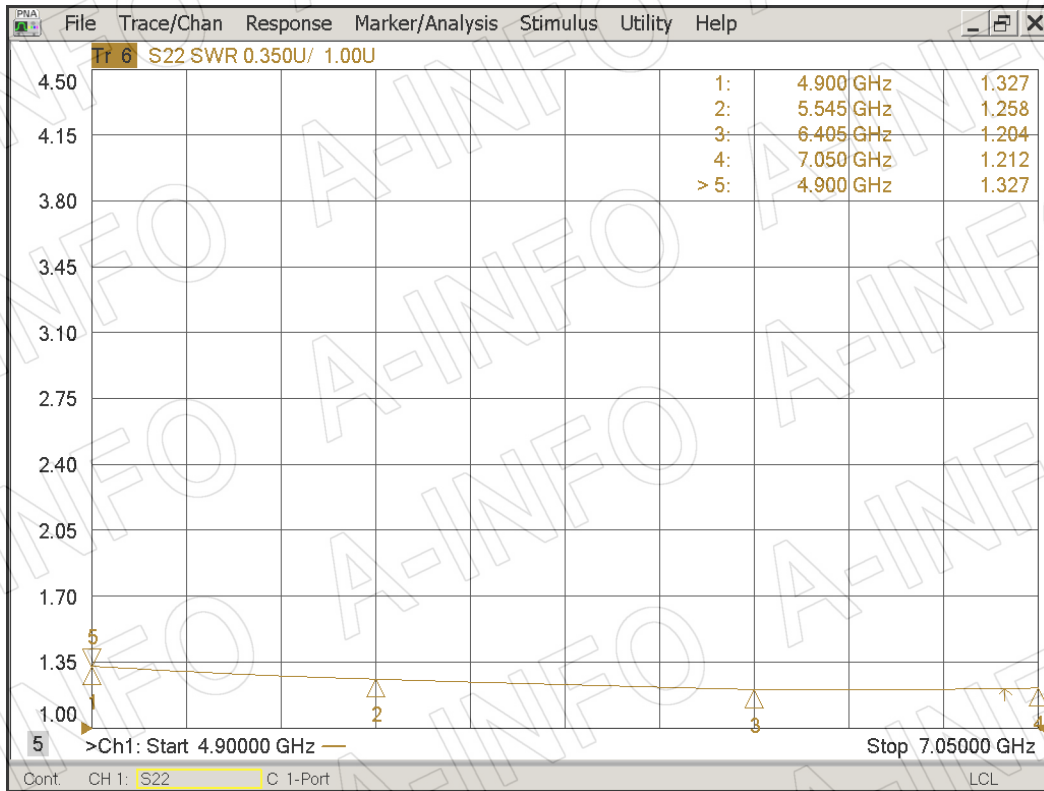

Secondline VSWR

AINFO Inc.

Page 5 of 5

China(Beijing):
China(Chengdu):
USA :

Tel: (+86) 10-6266-7326,
Tel: (+86) 28-8519-2786,
Tel: (+1) 949-639-9688,

(+86) 10-6266-7327
(+86) 28-8519-3044
(+1) 949-639-9608

Fax: (+86) 10-6266-7379
Fax: (+86) 28-8519-3068
Fax: (+1) 949-639-9670

Website: www.ainfoinc.com
Email: sales@ainfoinc.com