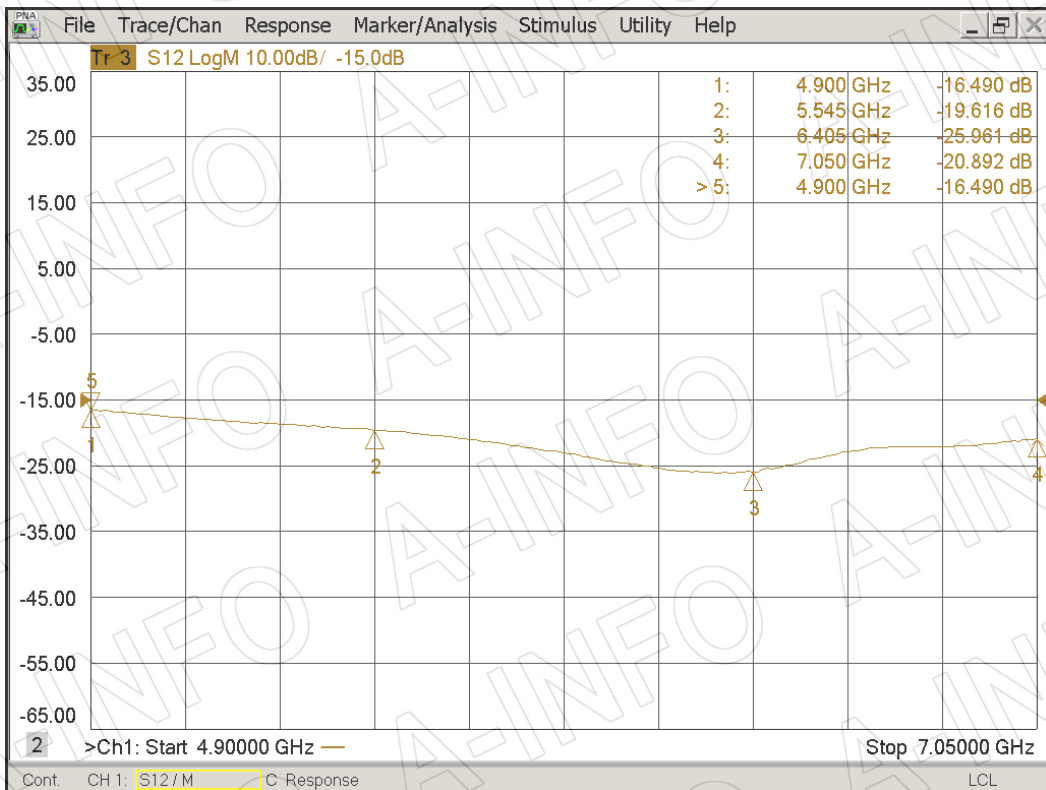

Directivity