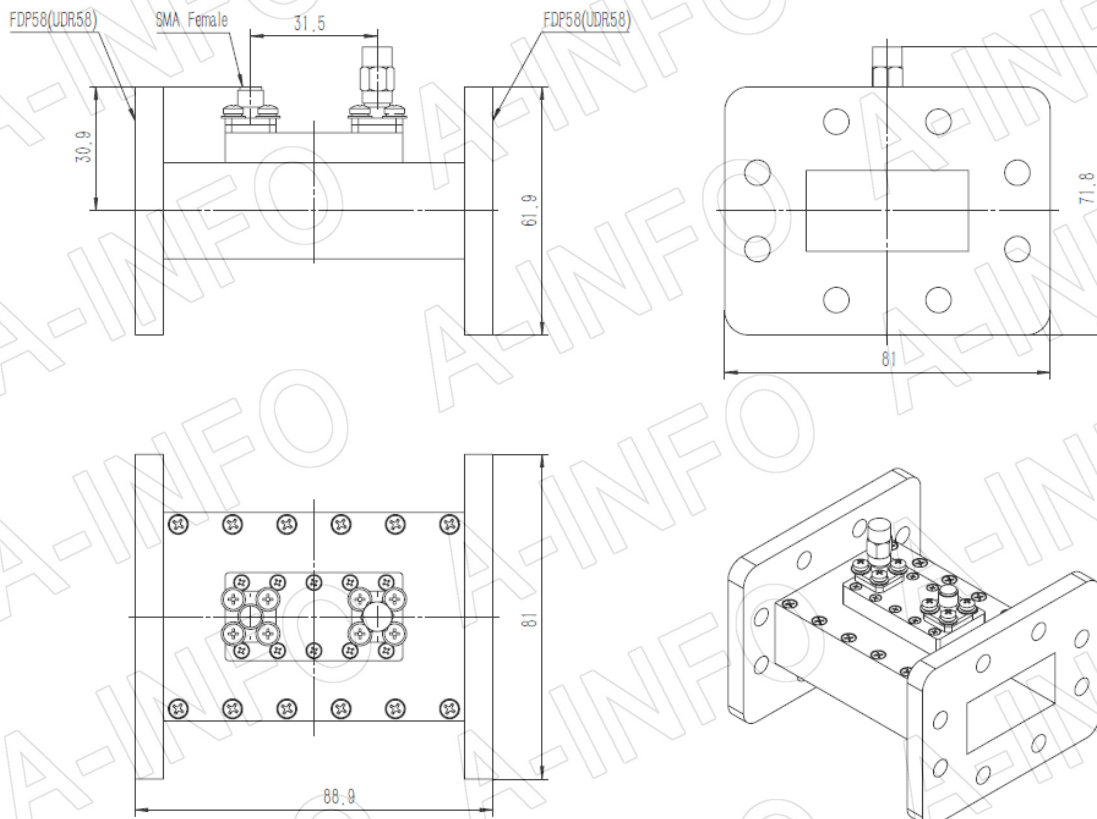

## Technical Specification

EIA WR	WR159
Frequency Range(GHz)	4.90 – 7.05
Coupling(dB)	40
Directivity(dB)	15 Typ.
Insertion Loss(dB)	0.1 Max. (Not including the theoretical loss $4.34 \times 10^{-4}$ dB)
VSWR Mainline	1.10:1 Max.
VSWR Secondline	1.35:1 Max.
Flange	FDP58(UDR58)
Coupling Port	SMA-Female/ SMA-Male
Material	Al
Size(mm)	88.9 x 81 x 71.8
Net Weight(Kg)	0.25 Around

## Outline Drawing (Size: mm)

Coupling Port: SMA-Female

For SMA-Male connector Coupling Port outline drawing, please contact A-INFO.

AINFO Inc.

Page 1 of 5

China(Beijing):  
China(Chengdu):  
USA :

Tel: (+86) 10-6266-7326,  
Tel: (+86) 28-8519-2786,  
Tel: (+1) 949-639-9688,

## Flange Drawing (Size: mm)