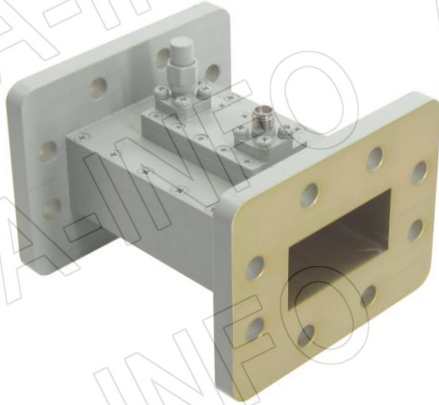

## Technical Specification

EIA WR	WR159
Frequency Range(GHz)	4.90 – 7.05
Coupling(dB)	40
Directivity(dB)	15 Typ.
Insertion Loss(dB)	0.1 Max. (Not including the theoretical loss $4.34 \times 10^{-4}$ dB)
VSWR Mainline	1.10:1 Max.
VSWR Secondline	1.35:1 Max.
Flange	FDP58(UDR58)
Coupling Port	SMA-Female/ SMA-Male
Material	Al
Size(mm)	88.9 x 81 x 71.8
Net Weight(Kg)	0.25 Around

## Outline Drawing (Size: mm)

Coupling Port: SMA-Female

For SMA-Male connector Coupling Port outline drawing, please contact A-INFO.

AINFO Inc.

Page 1 of 5

China(Beijing):  
China(Chengdu):  
USA :

Tel: (+86) 10-6266-7326,  
Tel: (+86) 28-8519-2786,  
Tel: (+1) 949-639-9688,