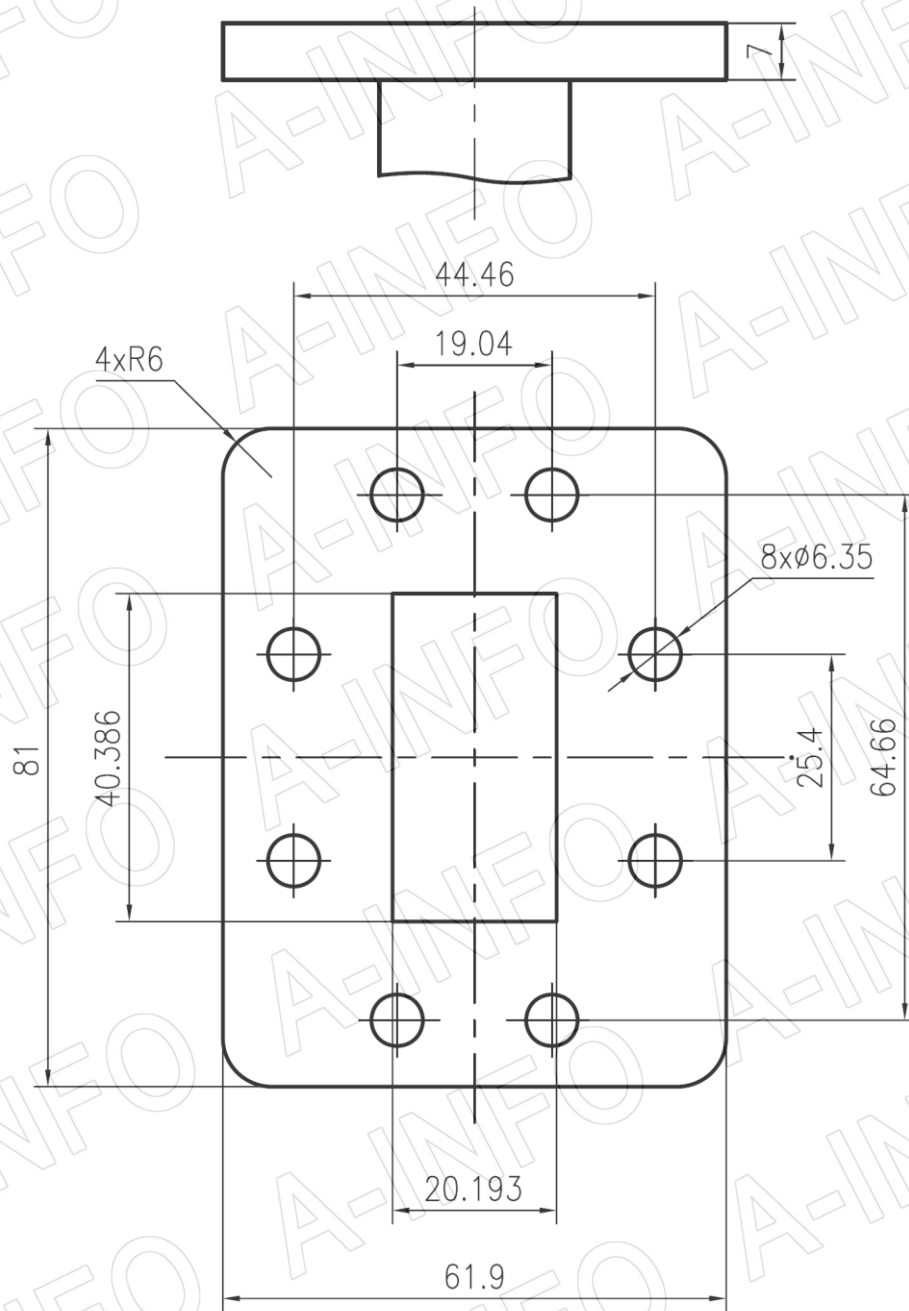

## Technical Specification

EIA WR	WR159
Frequency Range(GHz)	4.90 – 7.05
Coupling(dB)	40
Directivity(dB)	15 Typ.
Insertion Loss(dB)	0.1 Max. (Not including the theoretical loss $4.34 \times 10^{-4}$ dB)
VSWR Mainline	1.10:1 Max.
VSWR Secondline	1.35:1 Max.
Flange	FDP58(UDR58)
Coupling Port	SMA-Female/ SMA-Male
Material	Al
Size(mm)	88.9 x 81 x 71.8
Net Weight(Kg)	0.25 Around

## Outline Drawing (Size: mm)

Coupling Port: SMA-Female

For SMA-Male connector Coupling Port outline drawing, please contact A-INFO.

AINFO Inc.

Page 1 of 5

China(Beijing):  
China(Chengdu):  
USA :

Tel: (+86) 10-6266-7326,  
Tel: (+86) 28-8519-2786,  
Tel: (+1) 949-639-9688,

## Flange Drawing (Size: mm)